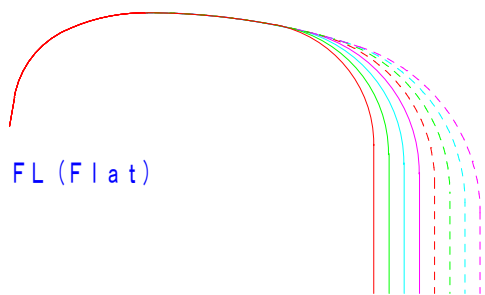

TMF Trumpet Mouthpiece Rim Shape

- 4.8mm
- 5.0mm
- 5.2mm
- 5.4mm
- - - 5.6mm
- - - 5.8mm
- - - 6.0mm
- - - 6.2mm