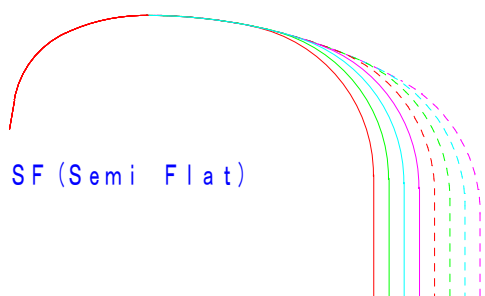

TMF Trumpet Mouthpiece Rim Shape

- 4.8mm
- 5.0mm
- 5.2mm
- 5.4mm
- - - 5.6mm
- - - 5.8mm
- - - 6.0mm
- - - 6.2mm