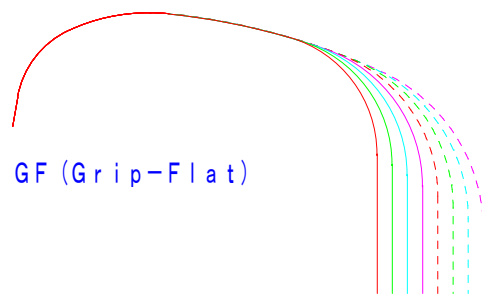

TMF Trumpet Mouthpiece Rim Shape

- 4.8mm
- 5.0mm
- 5.2mm
- 5.4mm
- - - 5.6mm
- - - 5.8mm
- - - 6.0mm
- - - 6.2mm