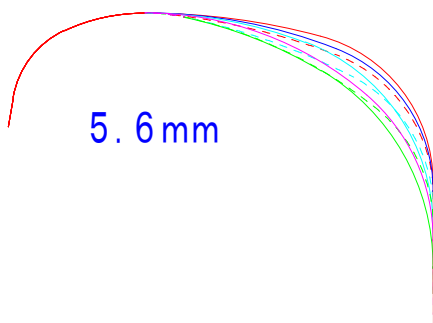

# TMF Trumpet Mouthpiece Rim Width

- FL (Flat)
- SF (Semi Flat)
- ST (Standard)
- SR (Semi Round)
- RO (Round)
- - - GF (Grip-Flat)
- - - GS (Grip-Standard)
- - - GR (Grip-Round)