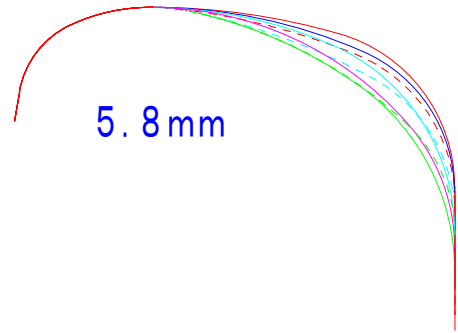

# TMF Trumpet Mouthpiece Rim Width

- FL (Flat)
- SF (Semi Flat)
- ST (Standard)
- SR (Semi Round)
- RO (Round)
- - - GF (Grip-Flat)
- - - GS (Grip-Standard)
- - - GR (Grip-Round)