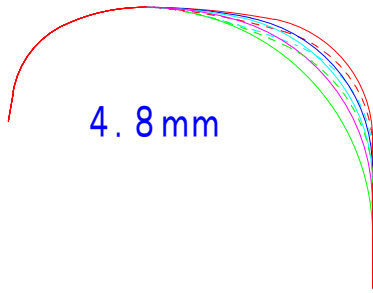

# TMF Trumpet Mouthpiece Rim Width

- FL (Flat)
- SF (Semi Flat)
- ST (Standard)
- SR (Semi Round)
- RO (Round)
- - - GF (Grip-Flat)
- - - GS (Grip-Standard)
- - - GR (Grip-Round)