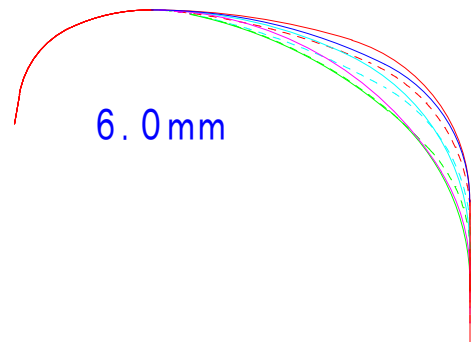

# TMF Trumpet Mouthpiece Rim Width

- FL (Flat)
- SF (Semi Flat)
- ST (Standard)
- SR (Semi Round)
- RO (Round)
- - - GF (Grip-Flat)
- - - GS (Grip-Standard)
- - - GR (Grip-Round)