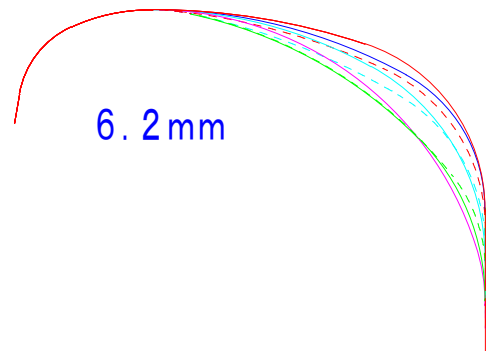

# TMF Trumpet Mouthpiece Rim Width

- FL (Flat)
- SF (Semi Flat)
- ST (Standard)
- SR (Semi Round)
- RO (Round)
- - - GF (Grip-Flat)
- - - GS (Grip-Standard)
- - - GR (Grip-Round)