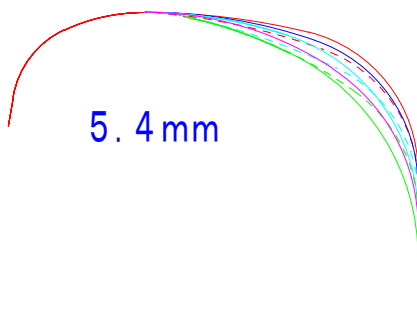

# TMF Trumpet Mouthpiece Rim Width

- FL (Flat)
- SF (Semi Flat)
- ST (Standard)
- SR (Semi Round)
- RO (Round)
- - - GF (Grip-Flat)
- - - GS (Grip-Standard)
- - - GR (Grip-Round)