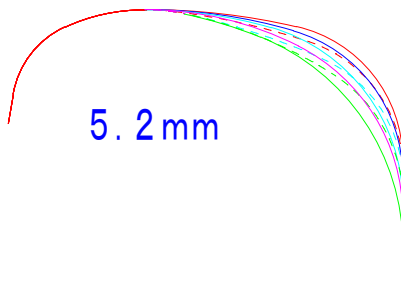

# TMF Trumpet Mouthpiece Rim Width

- FL (Flat)
- SF (Semi Flat)
- ST (Standard)
- SR (Semi Round)
- RO (Round)
- - - GF (Grip-Flat)
- - - GS (Grip-Standard)
- - - GR (Grip-Round)